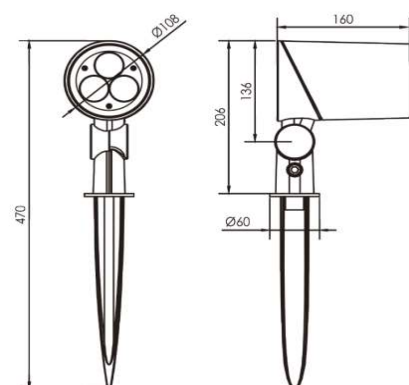

Sovitron Interior Pvt.Ltd.

Model Name

GOTHIC-1140S/DL-OSL-1140SE-3

Description

Spike Flood light

Technical description

Image

Dimension

Dia=108mm
W=160mm
H=206mm

Frame

Aluminium Die-cast

Color Tempertaure

3000K

Power

15W

Total Luminous Flux

1350 lm

Efficacy

90 lm/W

IP rating

66

Beam angle

2.6, 3.5, 12, 20, 30,
60, 10x70, 5x2 Degreee

Color Rendering

220-240 VAC

Standard Lifetime

L70 minimum at 50,000
burning hours

Dimension diagram

Remarks:-

Address: Plot #7 Saroorpur-Nangla Industrial Area,Ballabgarh-Sohna Road,Faridabad-121005

Email: info@sovitron.com